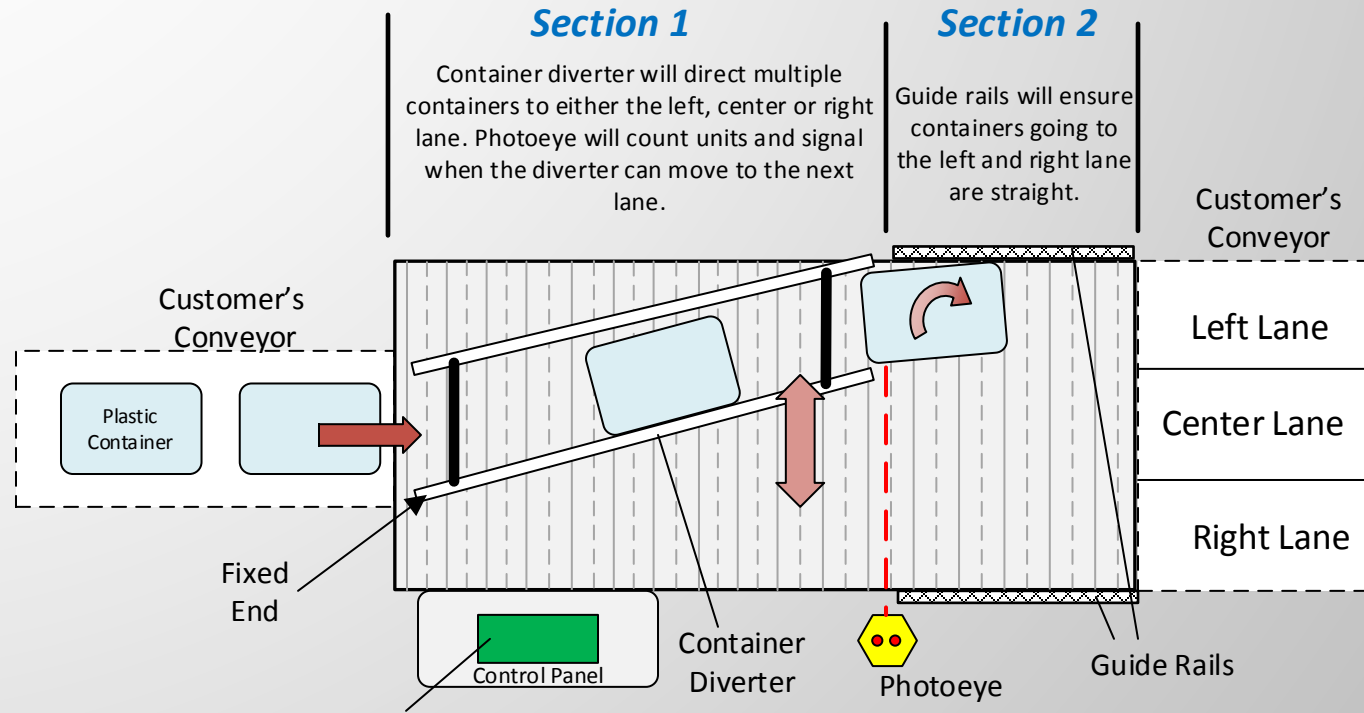

# Plastic Container Diverger

(1 lane into 3)

User will select either 6, 8, or 10 containers for diverging.