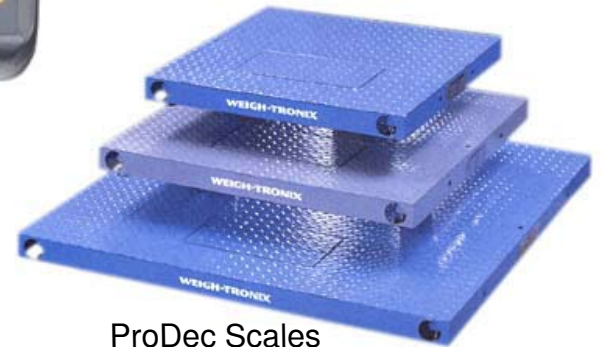

ProDec Scales

Service