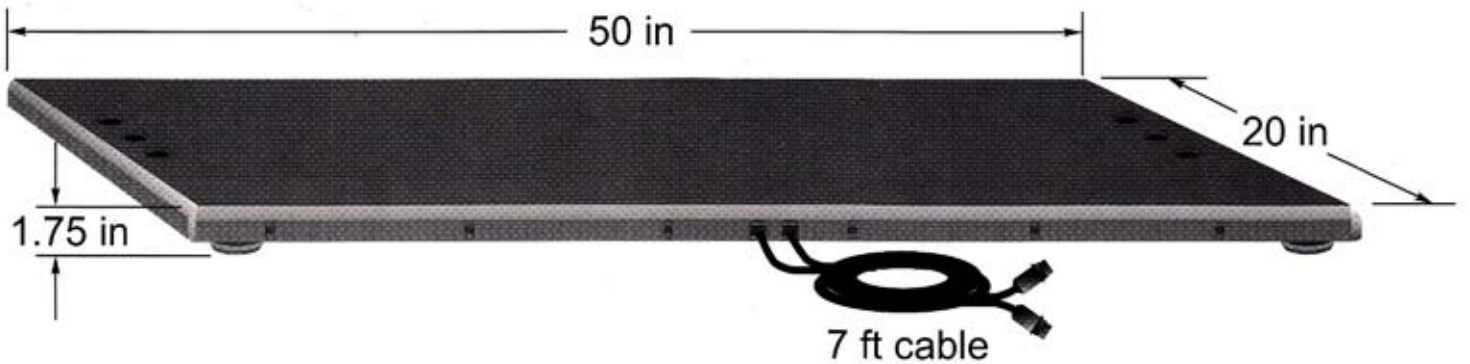

Torsion Base

Diamond Base

High capacity: Diamond Base

ZG110 Printer

# Alley Weigh™

Model 615 indicator