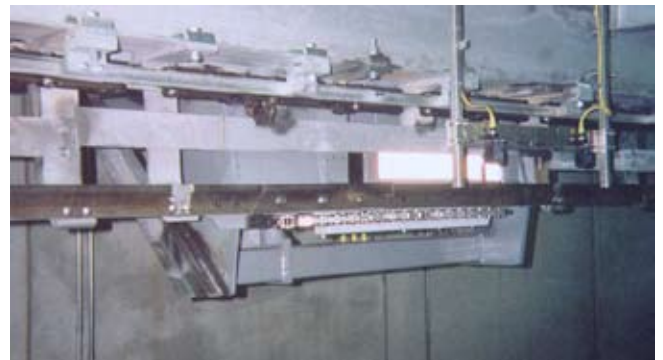

WEIGHMORE Shackle Scale

Heavy Duty / In-Motion

Built Better... Because We Care!

CONFIGURABLE-DESIGN

You Want It, We'll Make It.

The Heavy Duty Shackle Scale is specifically designed to weigh whole beef carcasses in motion.

Long recognized as providing the highest accuracy for in-motion weighing in the packing industry, Vande Berg Scales presents the WeighMore® Heavy Duty In-Motion Shackle Scale.

The Heavy Duty Shackle Scale was specifically designed to weigh whole beef carcasses.

Built on the same principles as the WeighMore® High Accuracy Monorail, the WeighMore® Heavy Duty In-Motion Shackle Scale accurately weighs up to 4,500 lbs capacity, giving you the accurate carcass weights you expect.

This design is a perfect match for many locations in slaughter plants where individual carcass tracking requires accurate in-motion weighing on the rail.

The WeighMore® Heavy Duty Shackle Scale operates accurately while weighing whole carcasses.