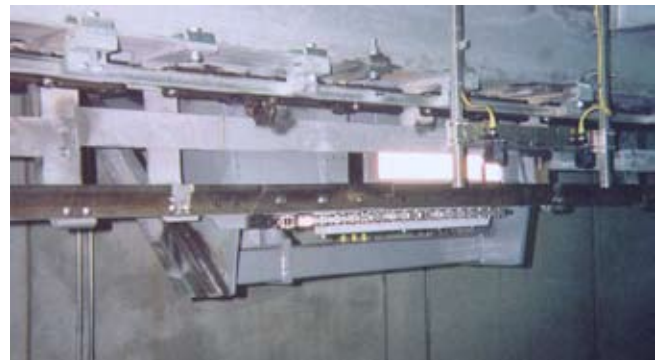

WEIGHMORE Shackle Scale

Heavy Duty / In-Motion

Built Better... Because We Care!

CONFIGURABLE-DESIGN

You Want It, We'll Make It.

The Heavy Duty Shackle Scale is specifically designed to weigh whole beef carcasses in motion.

Long recognized as providing the highest accuracy for in-motion weighing in the packing industry, Vande Berg Scales presents the WeighMore® Heavy Duty In-Motion Shackle Scale.

The Heavy Duty Shackle Scale was specifically designed to weigh whole beef carcasses.

Built on the same principles as the WeighMore® High Accuracy Monorail, the WeighMore® Heavy Duty In-Motion Shackle Scale accurately weighs up to 4,500 lbs capacity, giving you the accurate carcass weights you expect.

This design is a perfect match for many locations in slaughter plants where individual carcass tracking requires accurate in-motion weighing on the rail.

The WeighMore® Heavy Duty Shackle Scale operates accurately while weighing whole carcasses.