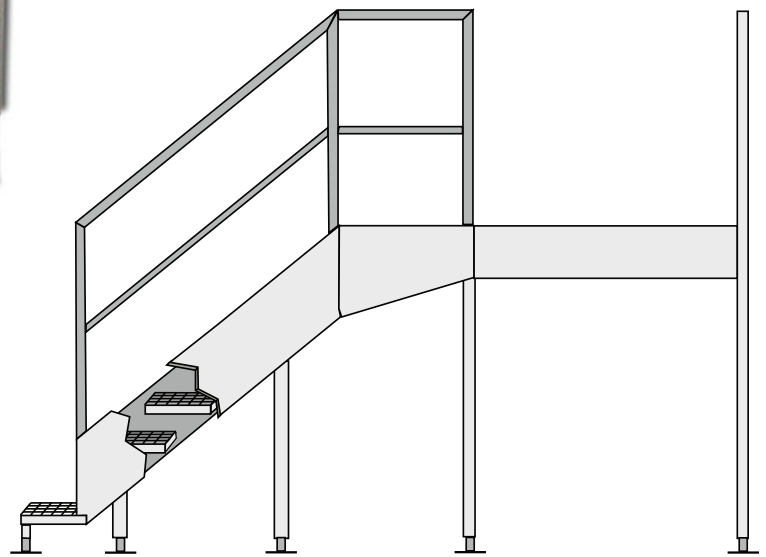

# Walk-Overs & Stairwells

Built Better... Because We Care!

Why walk around your production lines when you can walk over them?

Grit top fiberglass grating steps for a sturdy, corrosion resistant walk-over.

Let Vande Berg Scales custom-design walk-overs or stairwells that can save you time moving around on your production floor!

Custom-built to your application needs

## Features

- Stainless steel construction for harsh environments
- Custom fitted to your application needs
- Grit top fiberglass grating steps
- Drip Shield installed beneath steps
- Designed according to OSHA rise and run requirements
- Wash-down compatible
- Your design needs