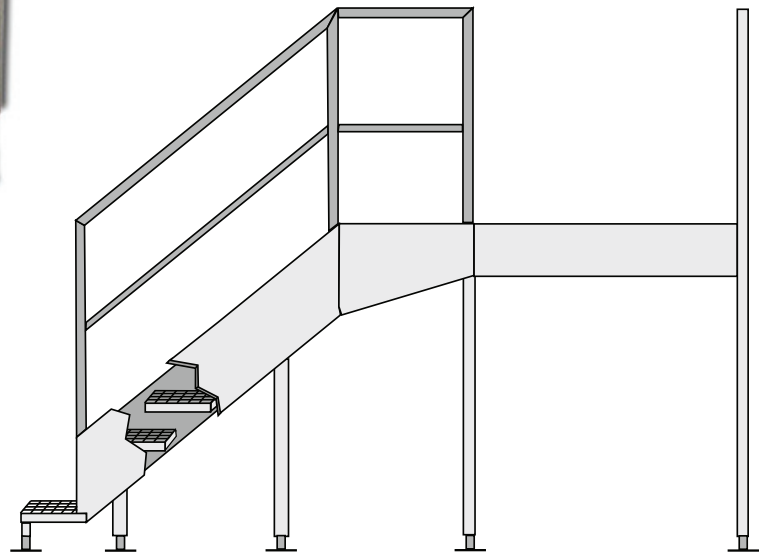

# Walk-Overs & Stairwells

Built Better...

Because We Care!

Why walk around your production lines when you can walk over them?

Grit top fiberglass grating steps for a sturdy, corrosion resistant walk-over.

Let Vande Berg Scales custom-design walk-overs or stairwells that can save you time moving around on your production floor!

Custom-built to your application needs

## Features

- Stainless steel construction for harsh environments
- Custom fitted to your application needs
- Grit top fiberglass grating steps
- Drip Shield installed beneath steps
- Designed according to OSHA rise and run requirements
- Wash-down compatible
- Your design needs